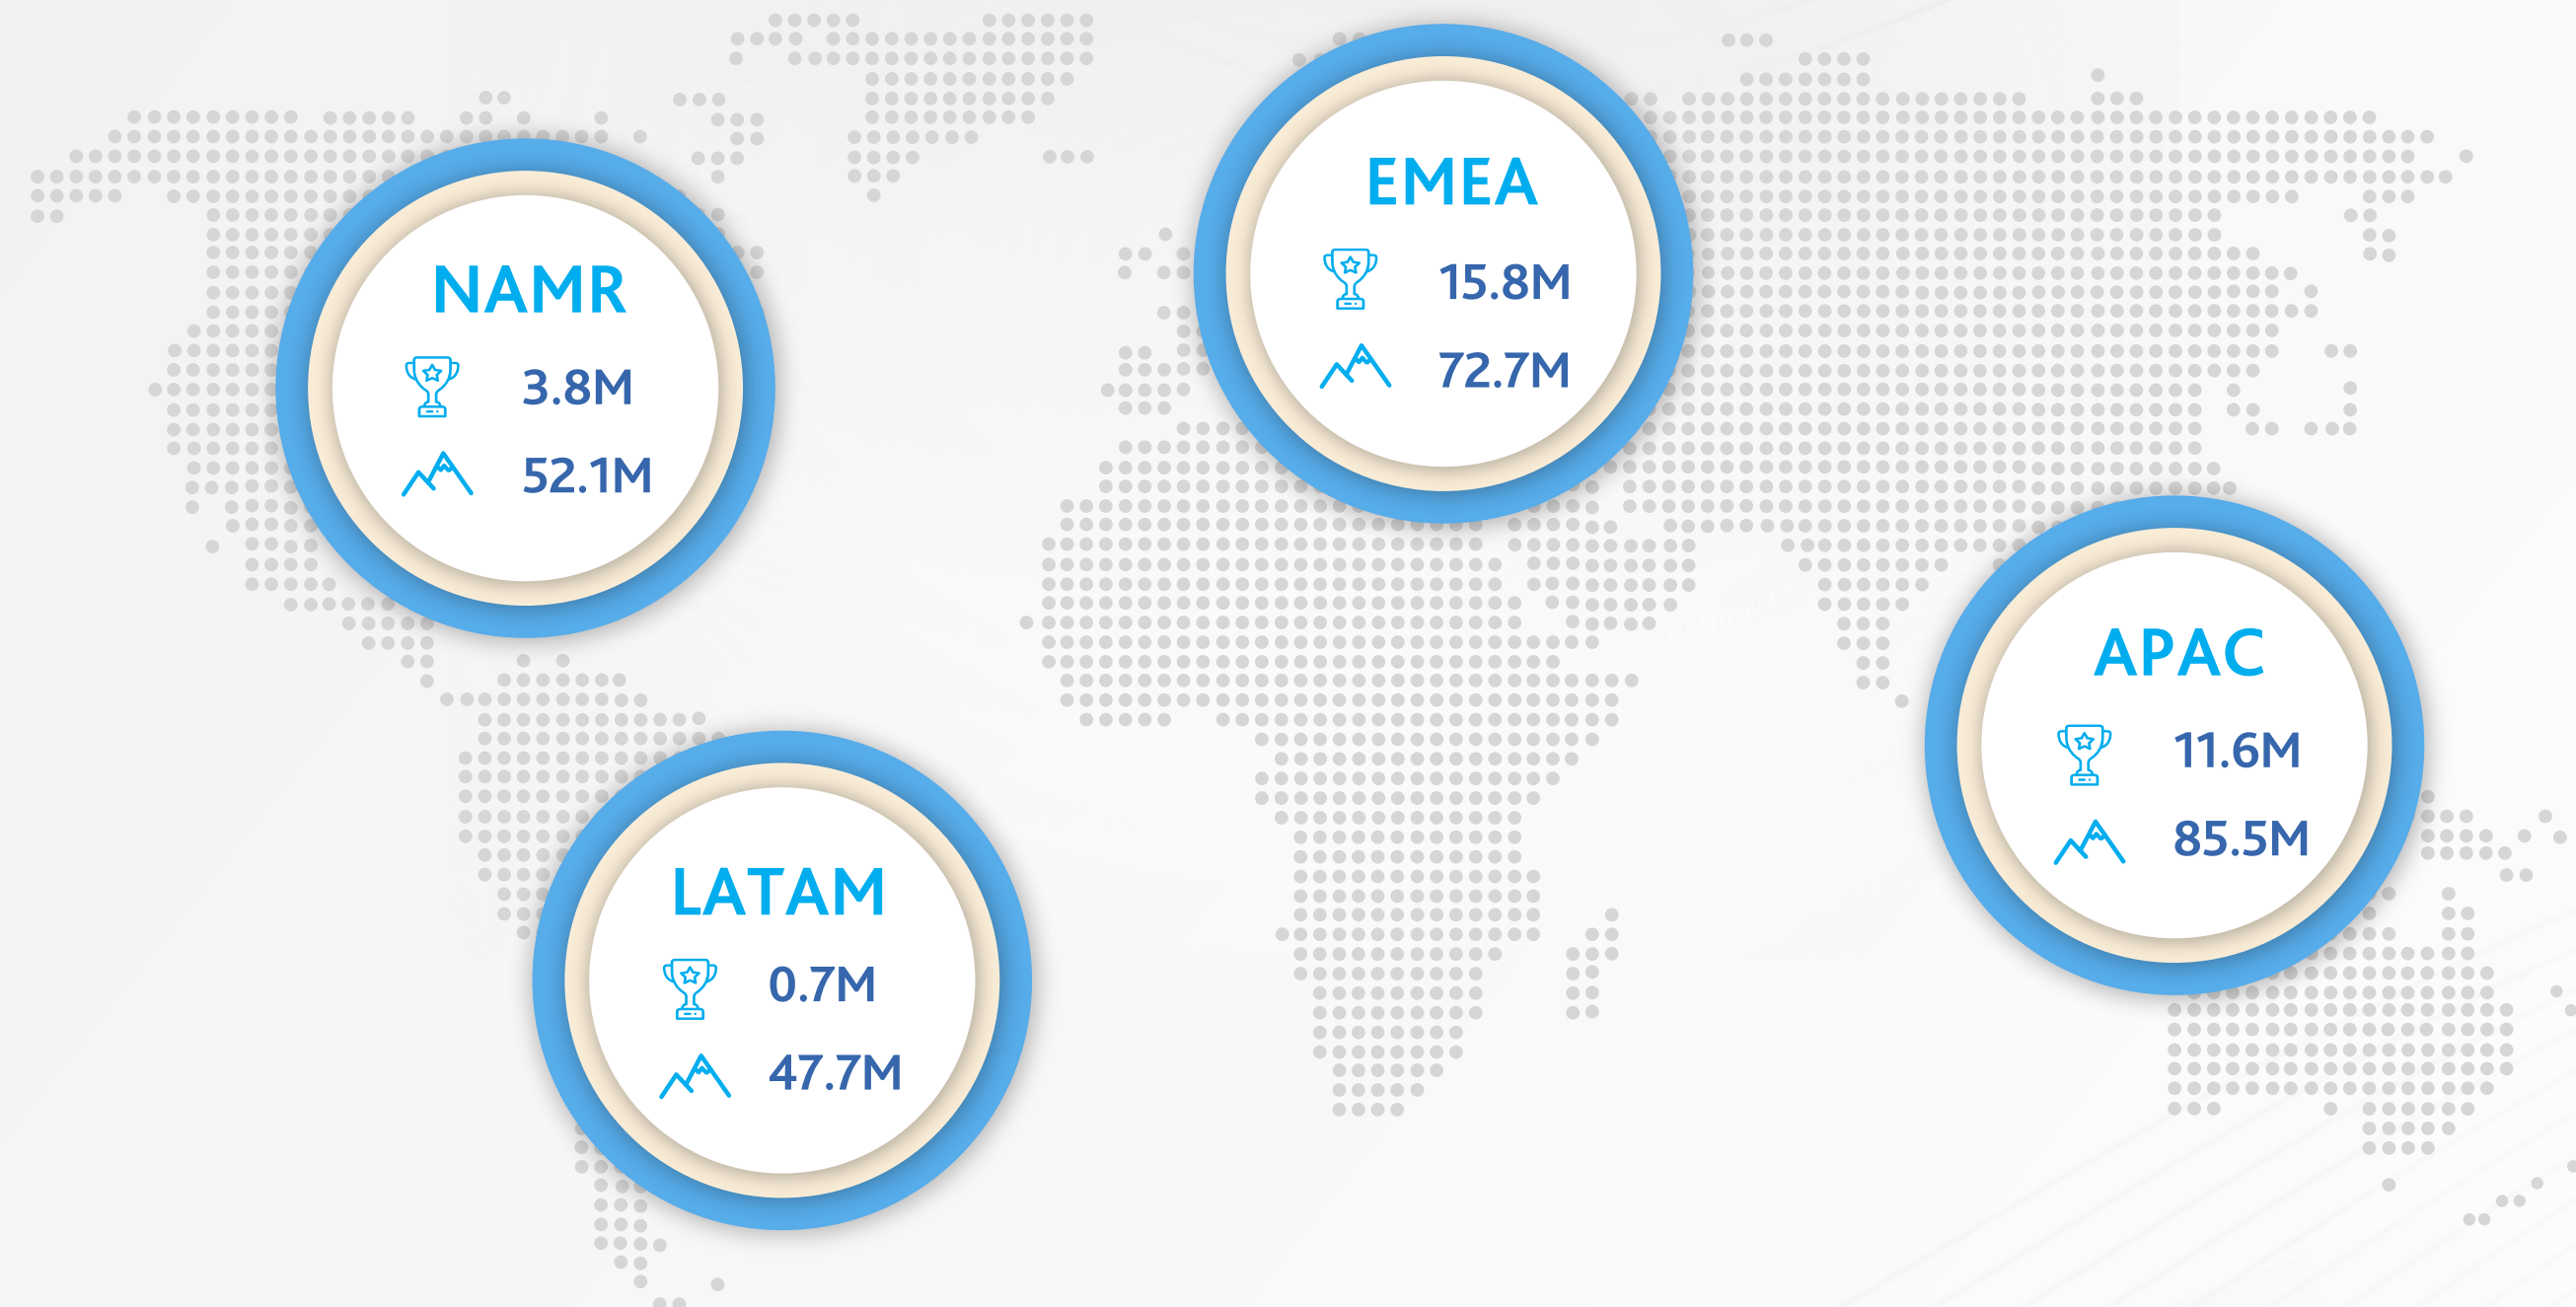

We provide pre-scored credit measures for 444M firms globally

TOTAL COVERAGE >

RISK INSIGHTS >

 Highest Accuracy Risk Insights

 Moody's Best PD Estimate

Industries By Region

→ **APAC**
Active Companies

ACCOMMODATION & FOOD SERVICES
147k